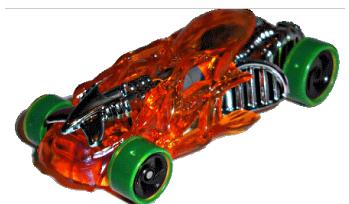

Top Speed 1995-96

by Jim Garbaczewski

Hot Wheels Top Speed, touted as the “Most Advanced Vehicles in Hot Wheels History”. Each package came with two Top Speed vehicles, a catapult launcher and an accelerator tube. The cars were mostly all plastic except for axles and the metal launching hook. The launching hook dropped down to fit into launching track; you would pull the car backwards on the track until it clicked, and once set, you would press the release button and launch the car through the tube. A neat feature on the cars was the performance bar, if you slid the bar toward the rear, the chassis would twist so the car would “handle” better through loops, curves and pipes. In the forward position the chassis would stiffen for drag racing action. The tube had an attachment on the end to add a track piece or it could be flipped up to make what was called a “Jammer Jump”. The back of each package had two cut-out performance spec cards for each model. If you have a package, take the time to read them for some entertaining stats.

Sting Shot

- clear orange, pink base, chrome interior, yellow design on top, blue hhgy.
- clear blue, orange base, chrome interior, yellow design on top, orange hhbu. Ultra Pipe Fight set
- clear purple, orange base, pink chrome int., met blue and gold spot design on top, clear green hhyw, Solar Flame package.

Bi-Sector

- clear yellow, black base, blue chrome interior, met pink, silver and gold lightning bolts on top clear blue hhyw, Solar Flare package.
- clear yellow, as above, clear green hhgn, Solar Flame package

Cyber Climber

- clear orange, orange base, chrome interior, met. pink design on top, green hhbck, Solar Flame package.

Play Sets

Ultra Pipe Fight #12203 – came with two cars

Triple Threat #12262 – came with one car